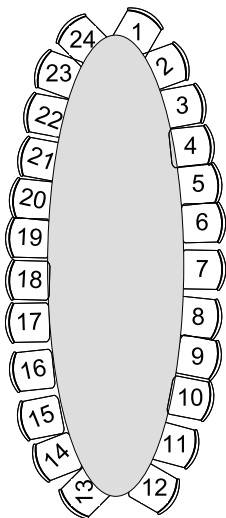

CUSTOMS HOUSE
BR CRANE

Sylvia Jones Boardroom

Board
Room

Side Board

Side Board

Stairs

0m 1.5m 2.5m 5m