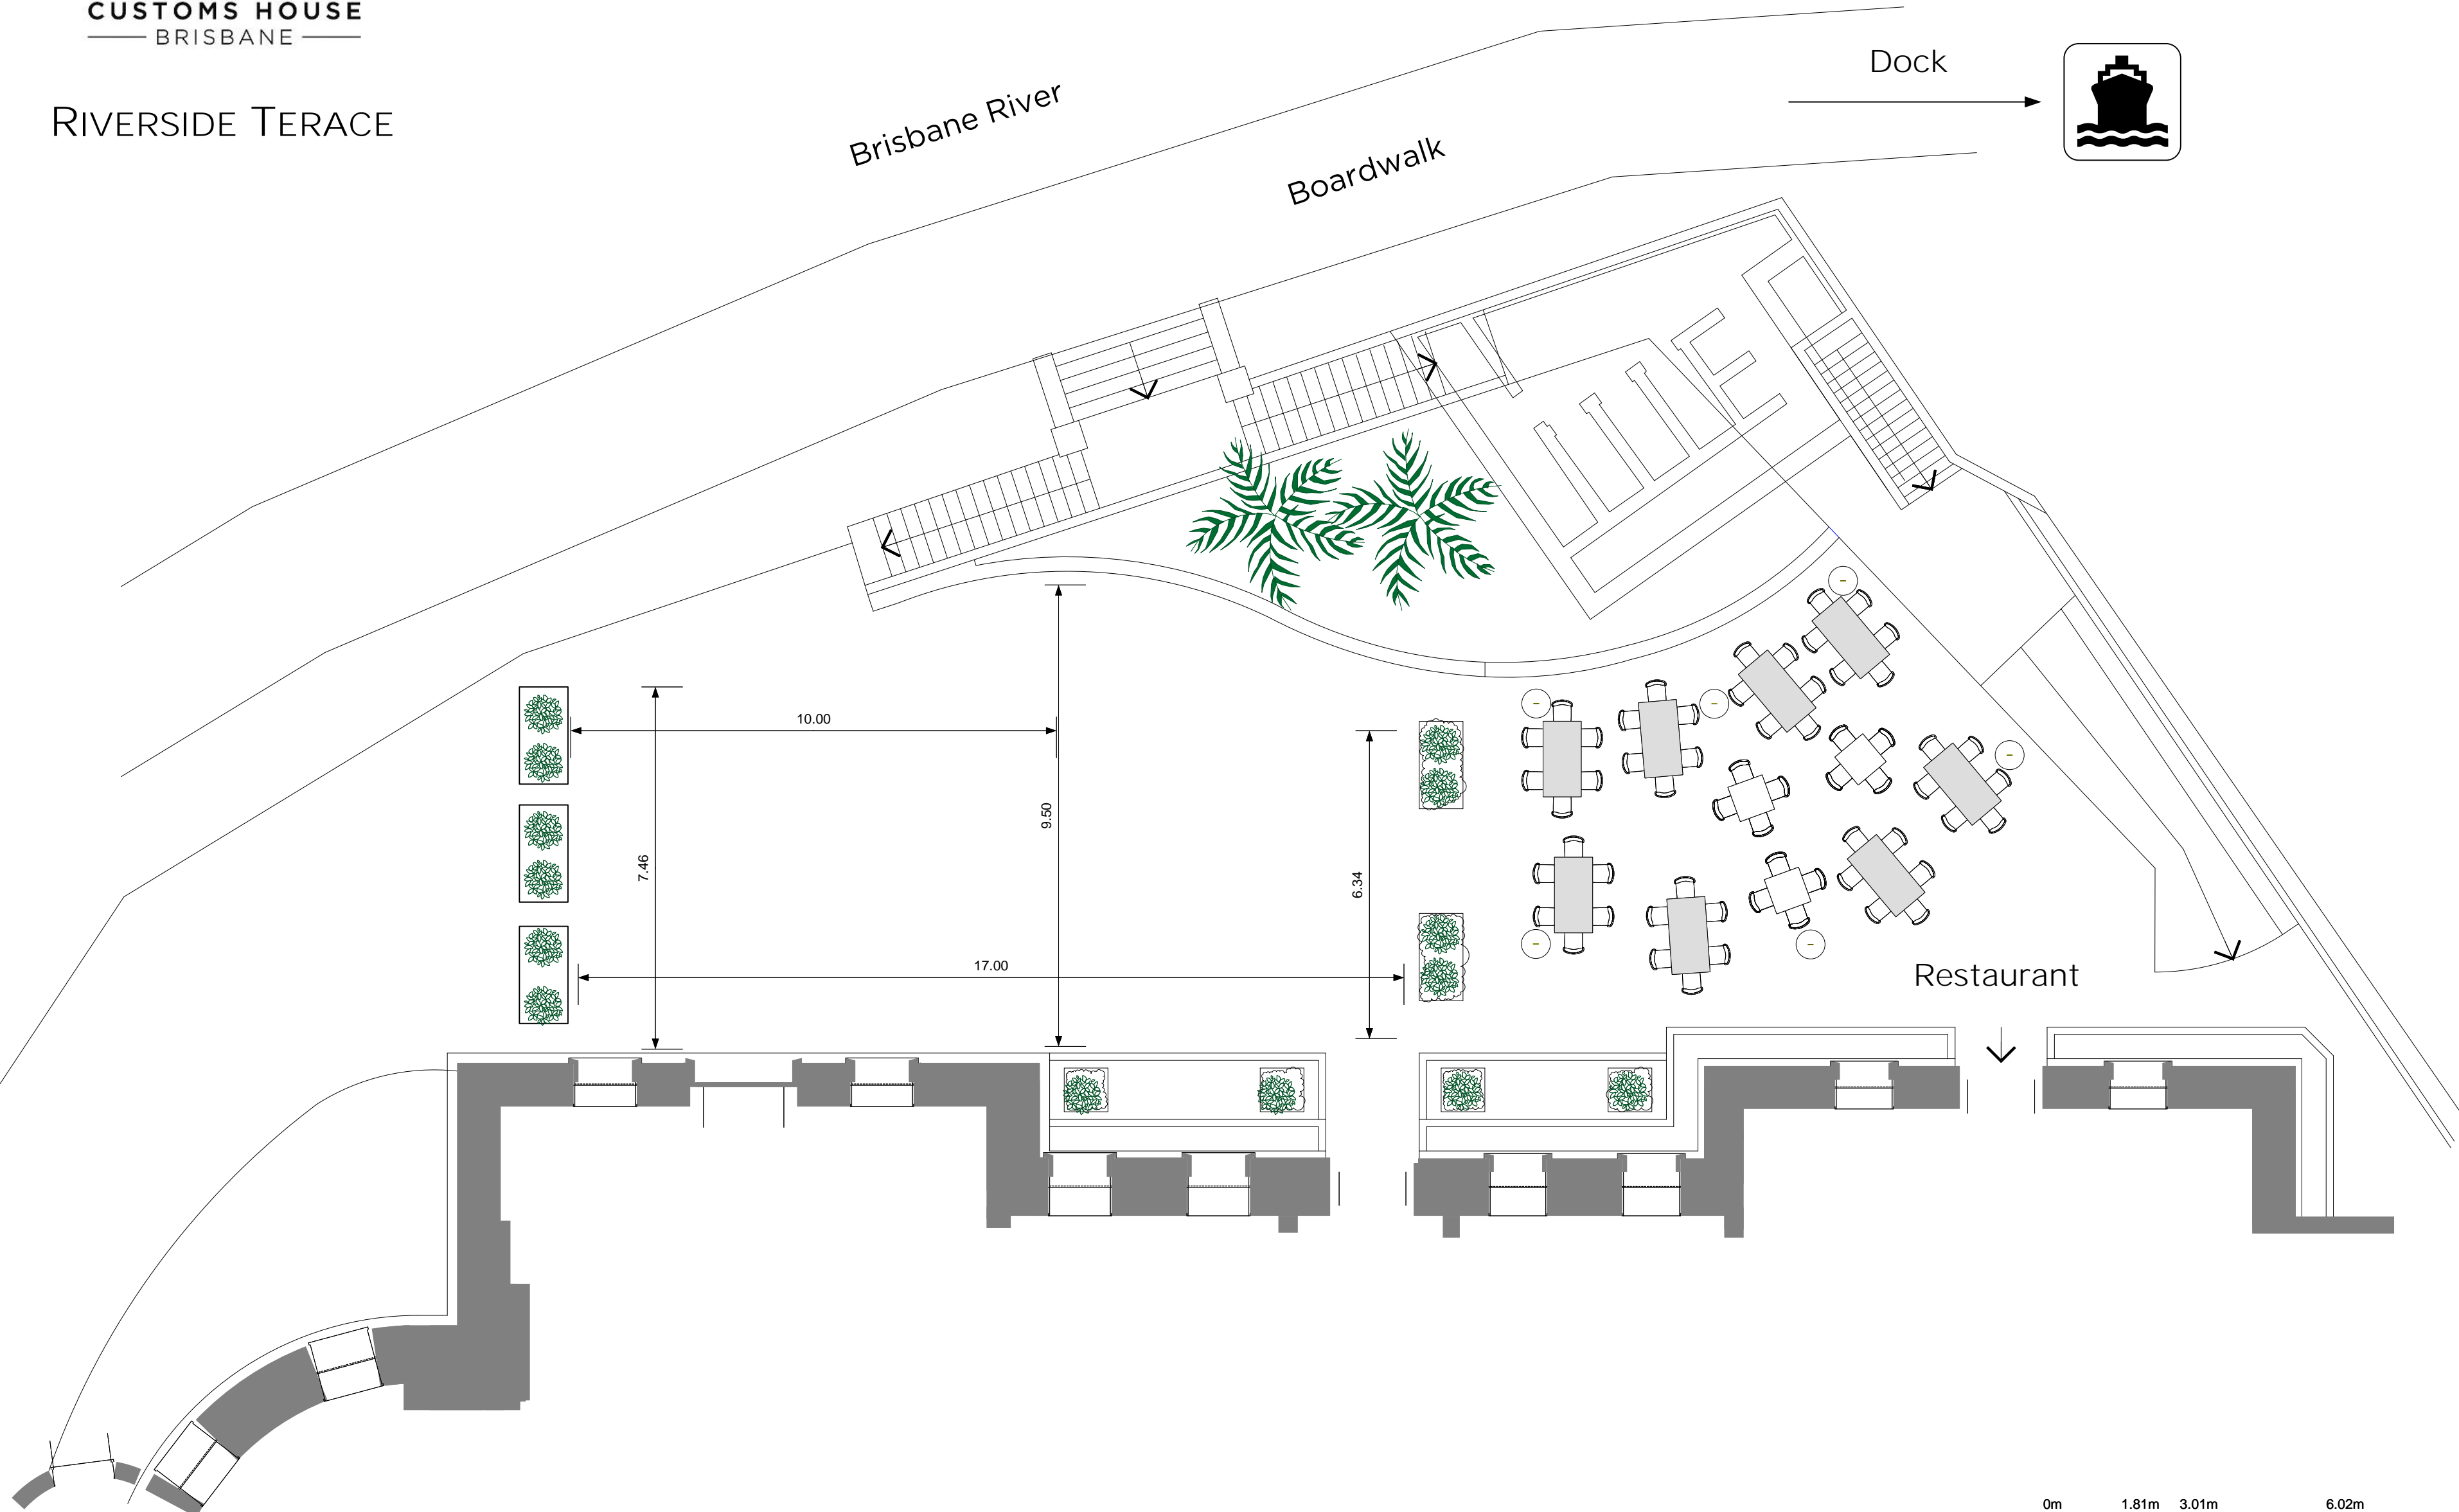

CUSTOMS HOUSE  
BRISBANE

# RIVERSIDE TERRACE

Brisbane River

Boardwalk

Dock

0m 1.81m 3.01m 6.02m